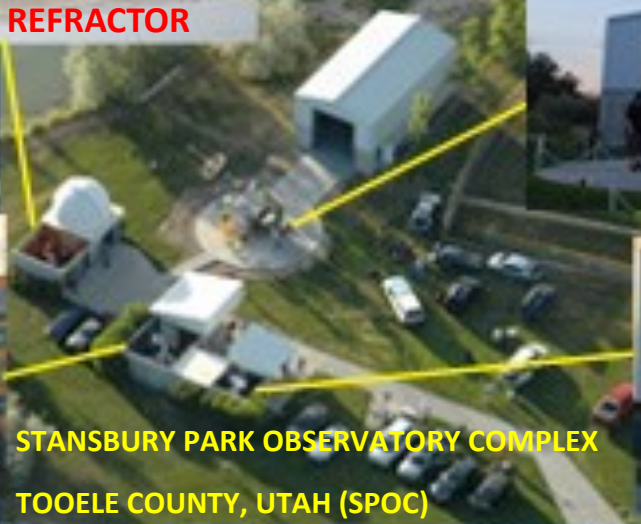

BOGDAN 200mm REFRACTOR

**CLEMMENTS 70-INCH
REFLECTOR
TELESCOPE**

**GRIM 32-INCH
REFLECTOR**

**EALING 16-INCH
REFLECTOR**

**STANSBURY PARK OBSERVATORY COMPLEX
TOOELE COUNTY, UTAH (SPOC)**

SCAN QR-CODE FOR SCHEDULED EVENTS

OR GOTO: <http://www.slas.us/calendar.asp>

SCAN QR-CODE FOR MAP TO SPOC

OR GOTO: <http://www.slas.us/maps/spocmap.htm>

**ALL STAR PARTIES AT THE STANSBURY PARK OBSERVATORY
COMPLEX ARE FREE TO THE PUBLIC AND MAY CHANGE
YOUR OUTLOOK ON LIFE AND THE UNIVERSE IN GENERAL**